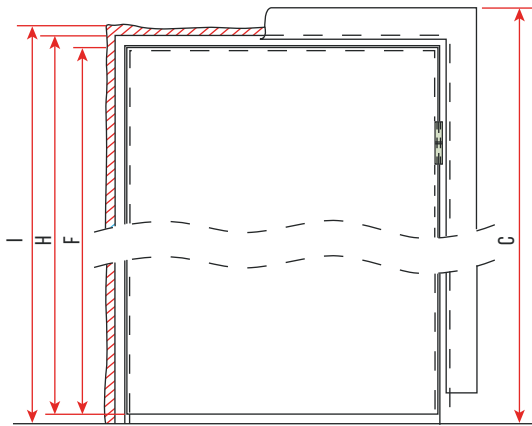

RESİM/PICTURE 3:
SALON KAPISI GENEL KESİT
DOUBLE WING DOOR'S GENERAL CROSS SECTION

RESİM/PICTURE 2: KAPI YÜKSEKLİKLERİ/HEIGHT OF DOOR