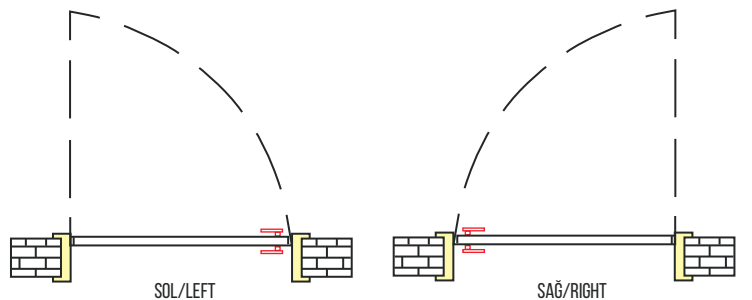

RESİM/PICTURE 3:
SALON KAPISI GENEL KESİT
DOUBLE WING DOOR'S GENERAL CROSS SECTION

RESİM/PICTURE 2: KAPI YÜKSEKLİKLERİ/HEIGHT OF DOOR